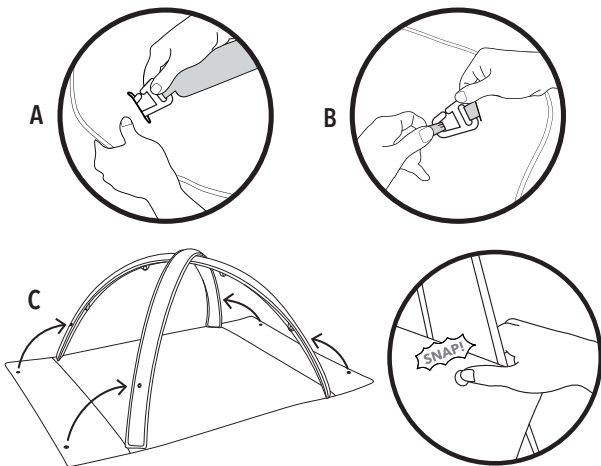

SKIP*HOP®

307075-01

FARMSTAND grow & play activity gym

EN Please retain this information for future reference. Requires assembly by an adult.

ASSEMBLY:

1. Place mat flat on floor with pattern facing up, and place "arches" on top.
2. Select any plastic hook (at ends of each arch) and insert into the nearest slot on mat (A).
3. Reach under mat and put the hook through the fabric loop on the bottom of the mat (B).
4. Repeat on opposite side of the mat to complete one arch, then twist arches into "X" and repeat with second arch.
5. Playmat sides fold-up and snap onto arches. (C).